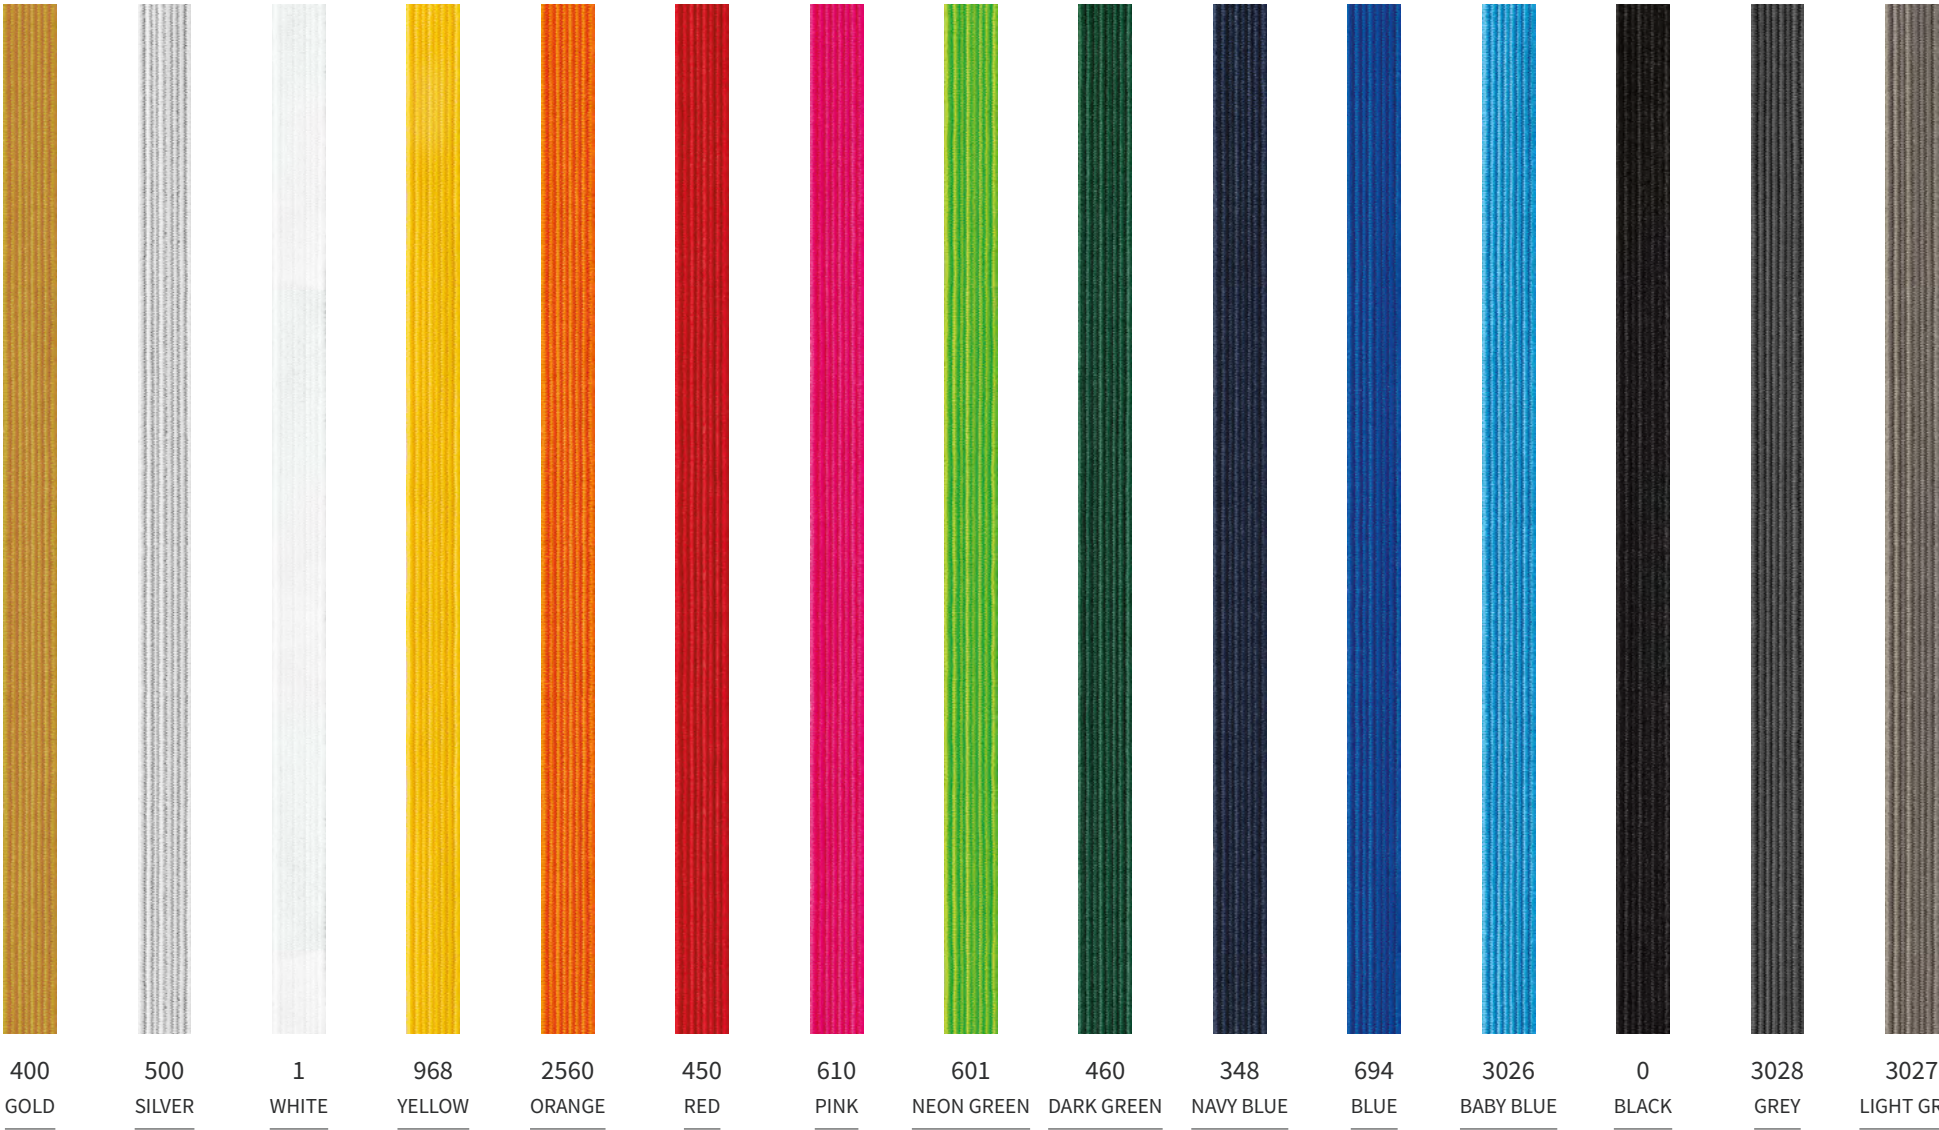

Elastic bands

(available 7, 10 or 15 mm)

Due to product characteristics, uniformity in colors cannot be guaranteed in different batches.